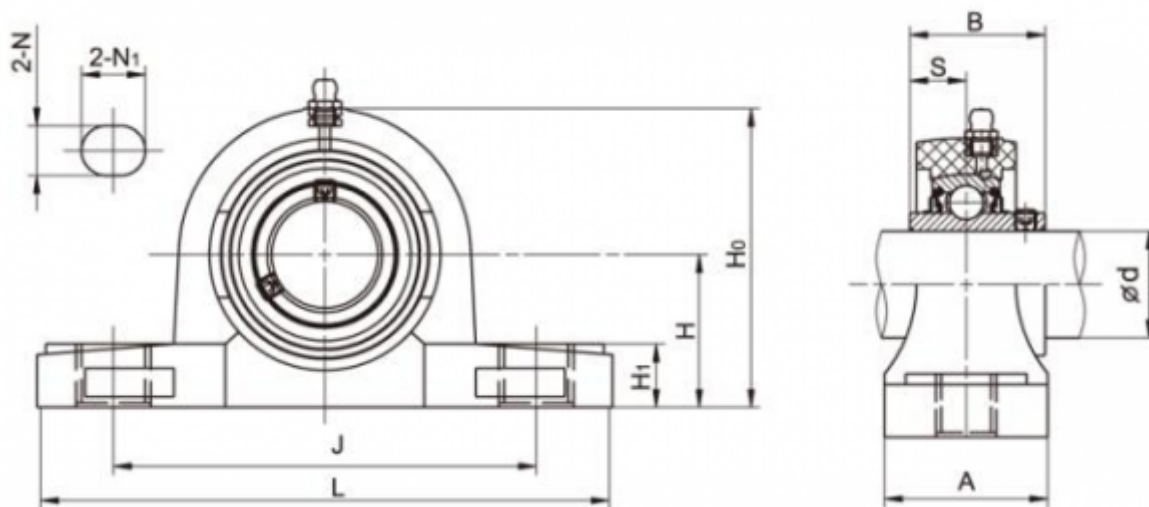

Data Sheet

Article number: 54810622061

Description: Pillow block TP-SUCP206 LDK f/shaft dia.30 mm
Insert stainless, house black thermopl.

Measures

A = 46	L = 163
B = 38.1	N = 14
Bolt = M12	N1 = 18
d = 30	S = 15.9
H = 42.9	
H0 = 84	
H1 = 18	
J = 119	